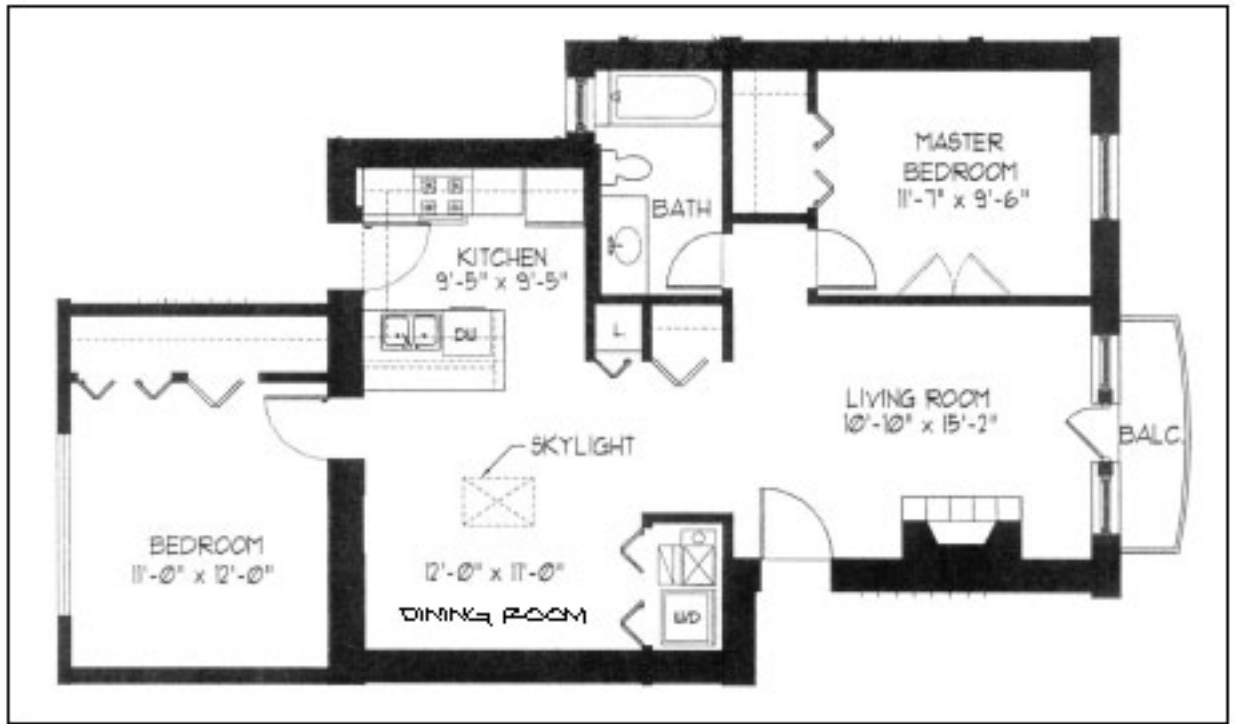

2000-02 West Birchwood Avenue  
7506-10 North Damen Avenue

2000 west birchwood  
**1 bedroom plus den/sunroom**  
1st, 2nd & 3rd floor

north point  
**LOFTS**  
of rogers park

2000-02 West Birchwood Avenue  
7506-10 North Damen Avenue

2000 west birchwood  
**1 bedroom plus den/sunroom**  
garden

**north point**  
**LOFTS**  
of rogers park

2000-02 West Birchwood Avenue  
7506-10 North Damen Avenue

7506 north damen  
**2 bedroom**  
1st & 2nd floor

**north point  
LOFTS**  
of rogers park

2000-02 West Birchwood Avenue  
7506-10 North Damen Avenue

7506 north damen  
**2 bedroom**  
3rd floor

**north point  
LOFTS**  
of rogers park

2000-02 West Birchwood Avenue  
7506-10 North Damen Avenue

7508 north damen  
**2 bedroom**  
3rd floor

**north point**  
**LOFTS**  
of rogers park

2000-02 West Birchwood Avenue  
7506-10 North Damen Avenue

7508 north damen  
**2 bedroom**  
1st & 2nd floor