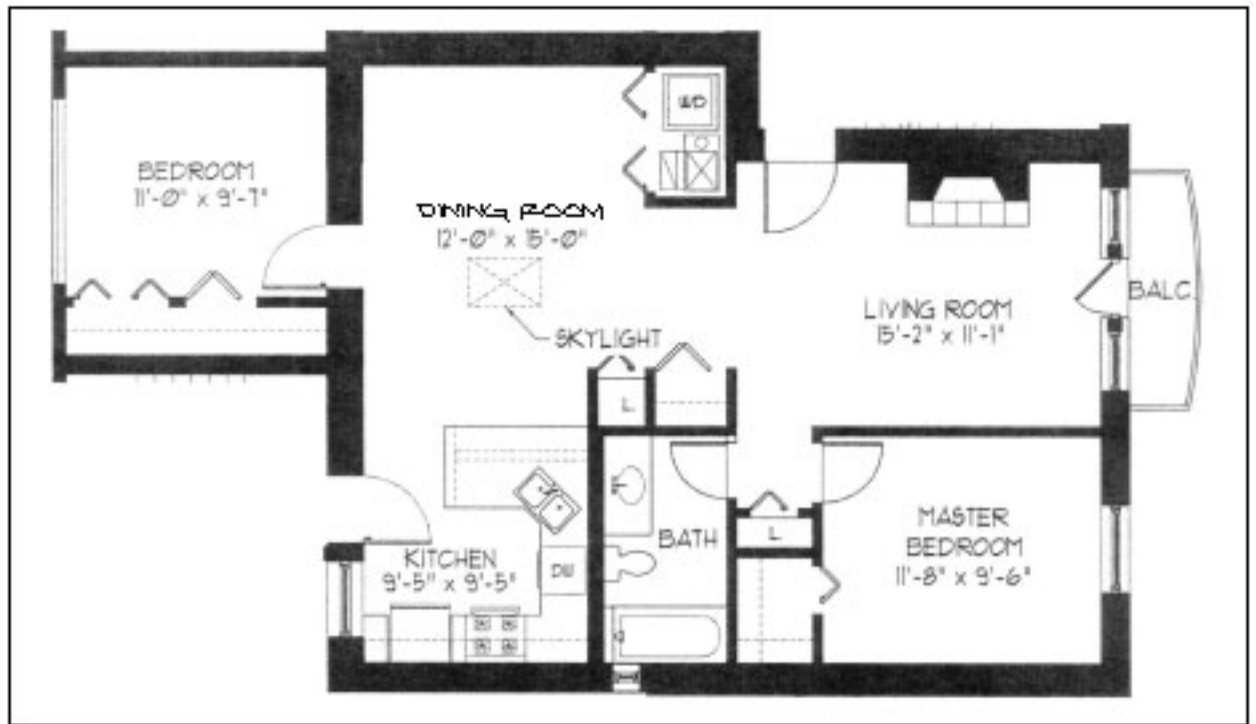

2000-02 West Birchwood Avenue  
7506-10 North Damen Avenue

2000 west birchwood  
**1 bedroom plus den/sunroom**  
1st, 2nd & 3rd floor

north point  
**LOFTS**  
of rogers park

2000-02 West Birchwood Avenue  
7506-10 North Damen Avenue

2000 west birchwood  
**1 bedroom plus den/sunroom**  
garden

**north point**  
**LOFTS**  
of rogers park

2000-02 West Birchwood Avenue  
7506-10 North Damen Avenue

7506 north damen  
**2 bedroom**  
1st & 2nd floor

**north point  
LOFTS**  
of rogers park

2000-02 West Birchwood Avenue  
7506-10 North Damen Avenue

7506 north damen  
**2 bedroom**  
3rd floor

**north point  
LOFTS**  
of rogers park

2000-02 West Birchwood Avenue  
7506-10 North Damen Avenue

7508 north damen  
**2 bedroom**  
3rd floor

**north point**  
**LOFTS**  
of rogers park

2000-02 West Birchwood Avenue  
7506-10 North Damen Avenue

7508 north damen  
**2 bedroom**  
1st & 2nd floor