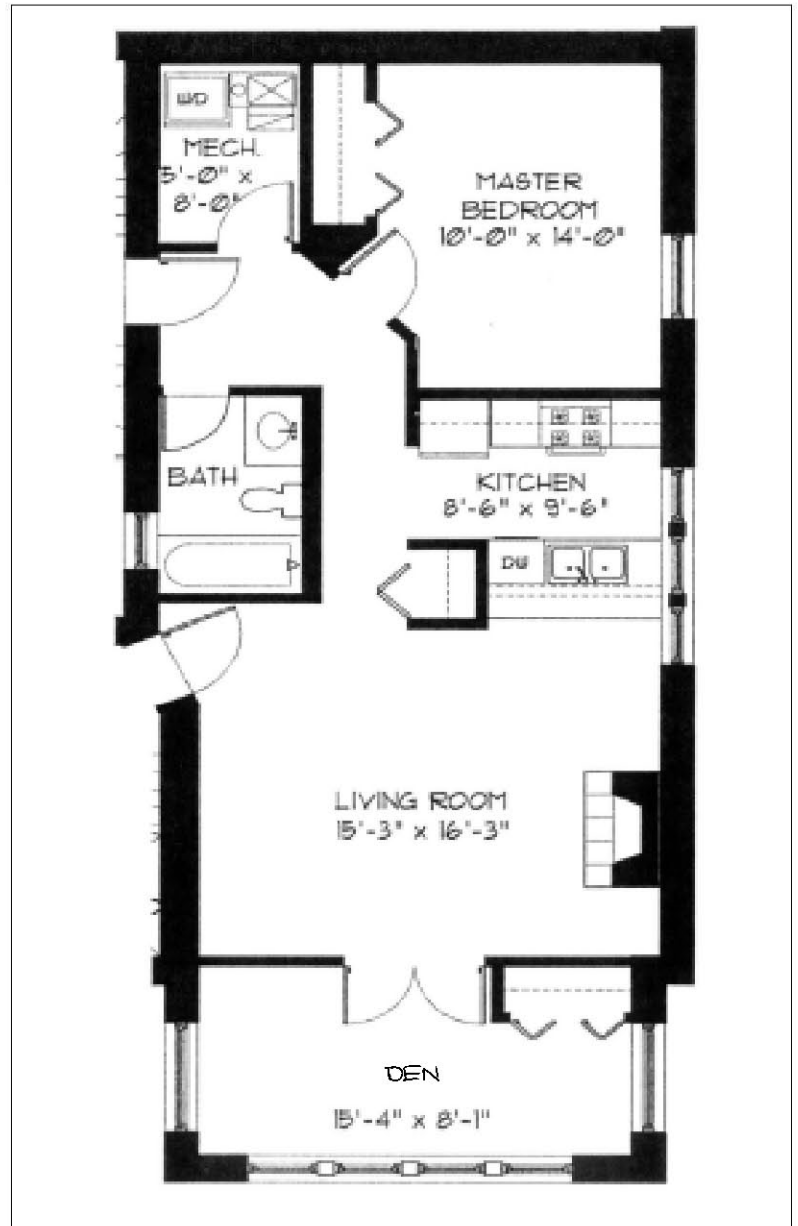

north point  
**LOFTS**  
of rogers park

2000-02 West Birchwood Avenue  
7506-10 North Damen Avenue

2002 west birchwood  
**1 bedroom plus den/sunroom**  
1st, 2nd & 3rd floor

north point  
**LOFTS**  
of rogers park

2000-02 West Birchwood Avenue  
7506-10 North Damen Avenue

2000 west birchwood  
**1 bedroom plus den/sunroom**  
1st, 2nd & 3rd floor

north point  
**LOFTS**  
of rogers park

2000-02 West Birchwood Avenue  
7506-10 North Damen Avenue

2000 west birchwood  
**1 bedroom plus den/sunroom**  
garden

**north point**  
**LOFTS**  
of rogers park

2000-02 West Birchwood Avenue  
7506-10 North Damen Avenue

7506 north damen  
**2 bedroom**  
1st & 2nd floor

**north point  
LOFTS**  
of rogers park

2000-02 West Birchwood Avenue  
7506-10 North Damen Avenue

7506 north damen  
**2 bedroom**  
3rd floor

**north point  
LOFTS**  
of rogers park

2000-02 West Birchwood Avenue  
7506-10 North Damen Avenue