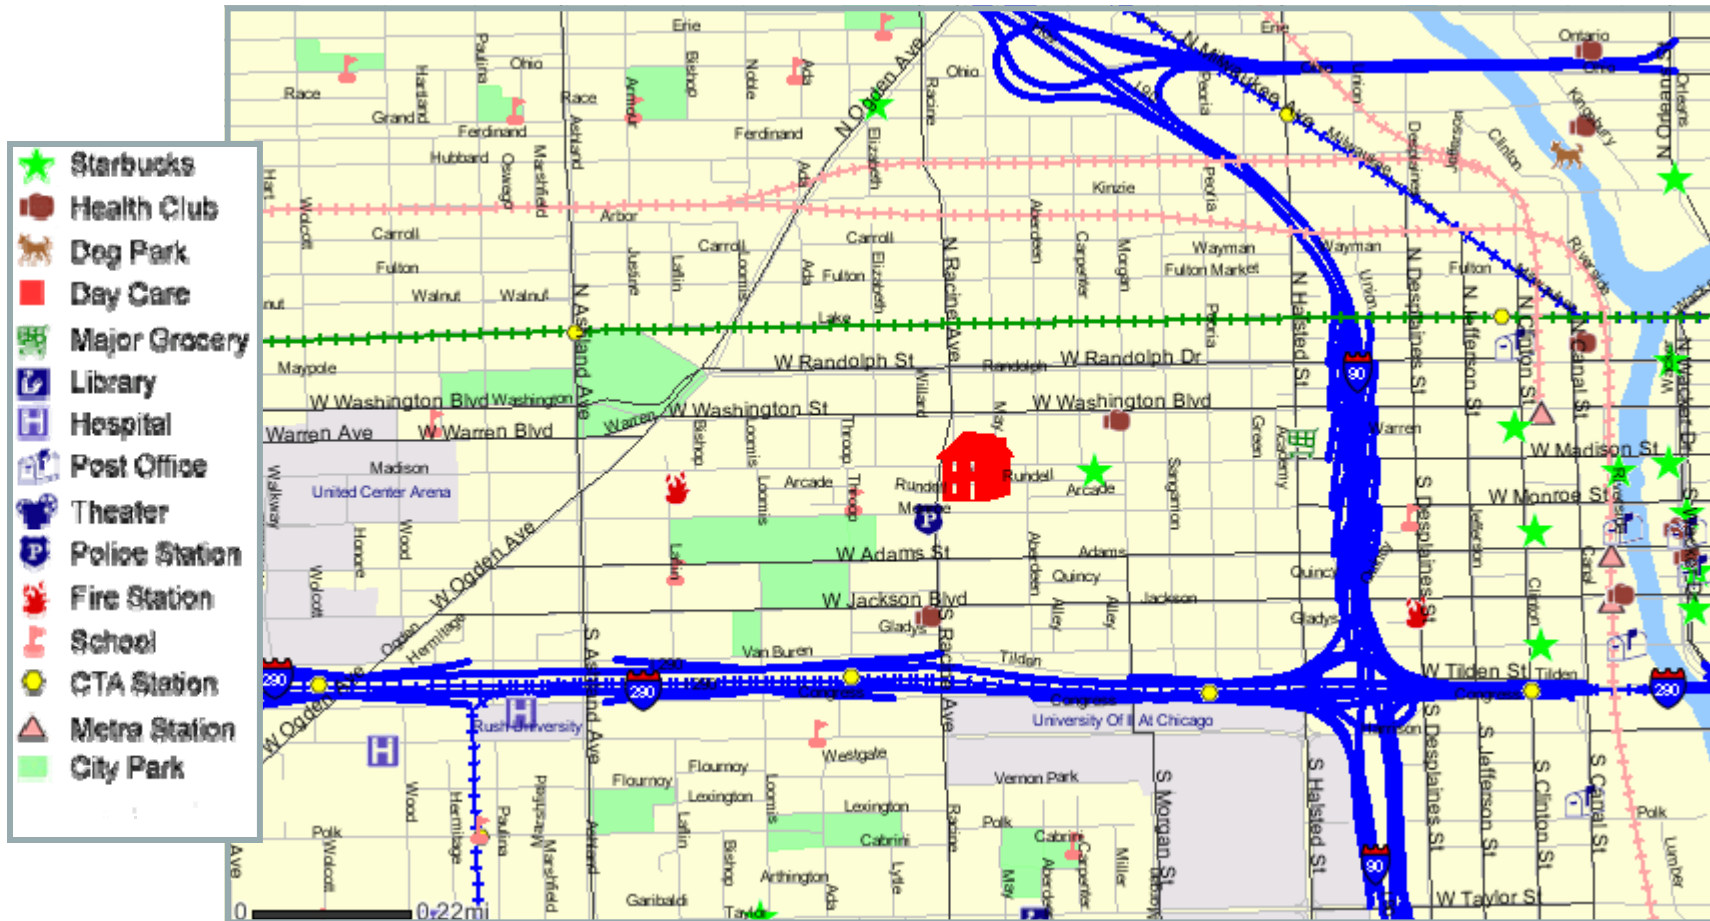

# 15 RACINE

neighborhood map

**Local Government #: 2**

Alderman: Madeline L. Haithcock  
449 E. 35th St., 60616, 773-924-0014

**Nearest Major Grocery Stores:**

Dominick's, 1 S Halsted St, .5mi.  
Jewel, 1220 S Ashland Ave, 1.2mi.  
Dominick's, Chicago @ Damen, 1.4mi.  
Dominick's, 1340 S Canal St, 1.5mi.  
Jewel, 550 N State St, 1.6mi.  
Whole Foods, 30 W Huron St, 1.7mi.  
Jewel, 1341 N Paulina St, 1.7mi.  
Dominick's, 424 W Division St, 1.8mi.  
Potash Brothers, 875 N State St, 1.9mi.

**Nearest Health Clubs:**

Curves, 1151 W Madison St, .0mi.  
Hoops Inc, 1001 W Washington Blvd, .2mi.  
Pilates Studio Of Midwest, 1151 W Jackson Blvd, .3mi.  
Moksha Yoga, 700 N Carpenter, .9mi.  
Trina's Workout World, 165 N Canal St, .9mi.  
Union Station Multiplex, 444 W Jackson Blvd, .9mi.  
World Gym, 150 S Wacker Dr, 1.0mi.  
Lifestart At Riverpark, 200 S Wacker Dr, 1.0mi.  
YMCA, 1001 W Roosevelt Rd, 1.1mi.

**Public Safety Info**

Nearest Fire Station: .4mi.  
Nearest Police Station: 100 S Racine Ave, .1mi.

**Nearest Public Libraries:**

Theodore Roosevelt, 1101 W Taylor St, .9mi.  
Eckhart Park, 1371 W Chicago Ave, 746-6069, 1.0mi.

**Nearest Starbucks:**

1001 W Madison St, .2mi.  
520 N Ogden Ave, .7mi.  
40 N Clinton St, .8mi.  
139 S Clinton St, .8mi.  
550 W Van Buren St, .9mi.

**Public Transportation Info**

Nearest CTA Station: Racine, Blue Line, .4mi.  
Nearest Metra Station: Northwest Station, .8mi.